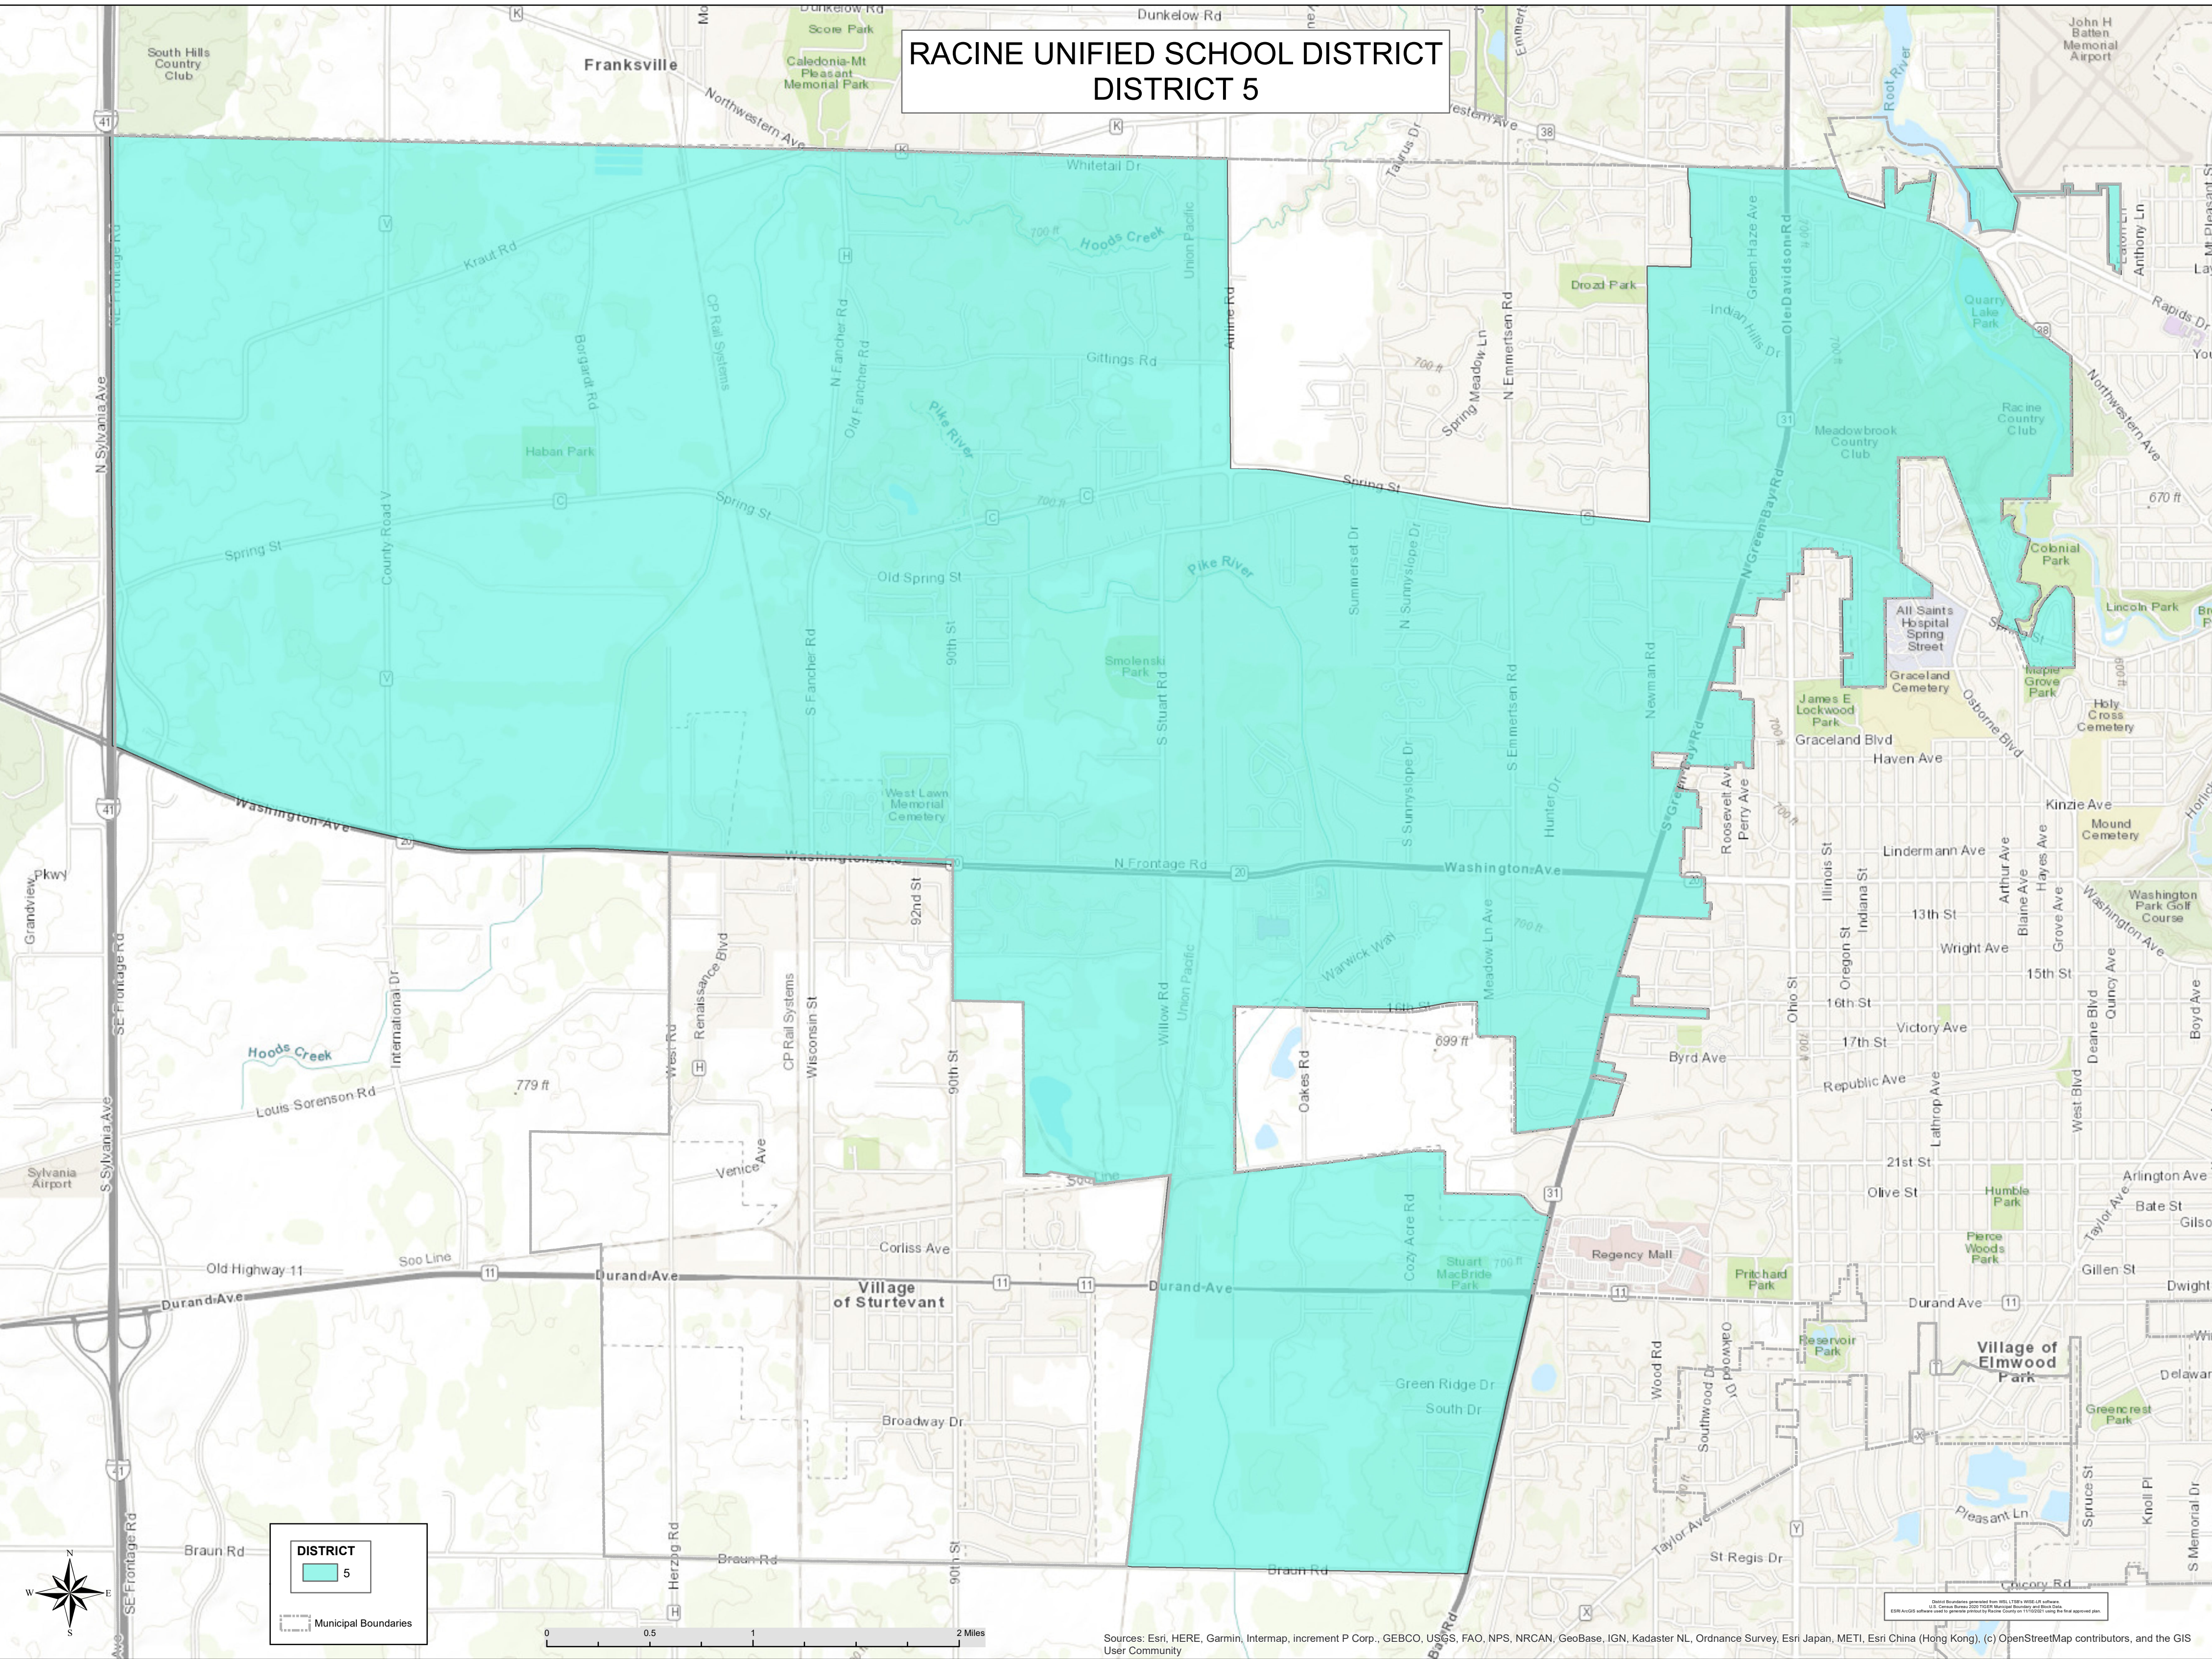

# RACINE UNIFIED SCHOOL DISTRICT DISTRICT 5

**DISTRICT**  
5

Municipal Boundaries

Sources: Esri, HERE, Garmin, Intermap, increment P Corp., GEBCO, USGS, FAO, NPS, NRCAN, GeoBase, IGN, Kadaster NL, Ordnance Survey, Esri Japan, METI, Esri China (Hong Kong), (c) OpenStreetMap contributors, and the GIS User Community